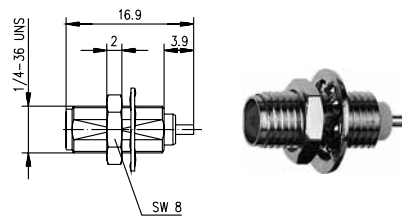

SMA Bulkhead Receptacle, female
SMA-Einbaubuchse

Order no. Bestell-Nr.	Finish Oberfläche	Mount. dim. Einbaumaß
J01151A0531	Gold (Standard)	Z36
J01151A0539	Nickel	Z36

Order no. Bestell-Nr.	Finish Oberfläche	Mount. dim. Einbaumaß
J01151A0741	Gold (Standard)	Z36
J01151A0749	Nickel	Z36

Order no. Bestell-Nr.	Finish Oberfläche	Mount. dim. Einbaumaß
J01151A0891	Gold (Standard)	Z36
J01151A0898	Tealloy (white bronze)	Z36

SMA Panel Socket
SMA-Einbaubuchse mit Flansch

Order no. Bestell-Nr.	Finish Oberfläche	Mount. dim. Einbaumaß
J01151A0161	Gold (Standard)	Z29
J01151A0169	Nickel	Z29