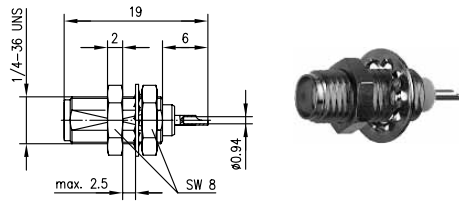

SMA Bulkhead Receptacle, female
SMA-Einbaubuchse

Order no. Bestell-Nr.	Finish Oberfläche	Mount. dim. Einbaumaß
J01151A0531	Gold (Standard)	Z36
J01151A0539	Nickel	Z36

Order no. Bestell-Nr.	Finish Oberfläche	Mount. dim. Einbaumaß
J01151A0741	Gold (Standard)	Z36
J01151A0749	Nickel	Z36

Order no. Bestell-Nr.	Finish Oberfläche	Mount. dim. Einbaumaß
J01151A0891	Gold (Standard)	Z36
J01151A0898	Tealloy (white bronze)	Z36

SMA Panel Socket
SMA-Einbaubuchse mit Flansch

Order no. Bestell-Nr.	Finish Oberfläche	Mount. dim. Einbaumaß
J01151A0161	Gold (Standard)	Z29
J01151A0169	Nickel	Z29