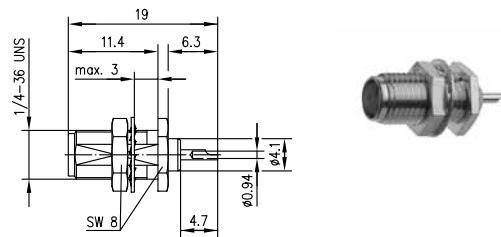

SMA Bulkhead Receptacle, female
SMA-Einbaubuchse

Order no. Bestell-Nr.	Finish Oberfläche	Mount. dim. Einbaumaß
J01151A0531	Gold (Standard)	Z36
J01151A0539	Nickel	Z36

Order no. Bestell-Nr.	Finish Oberfläche	Mount. dim. Einbaumaß
J01151A0741	Gold (Standard)	Z36
J01151A0749	Nickel	Z36

Order no. Bestell-Nr.	Finish Oberfläche	Mount. dim. Einbaumaß
J01151A0891	Gold (Standard)	Z36
J01151A0898	Tealloy (white bronze)	Z36

SMA Panel Socket
SMA-Einbaubuchse mit Flansch

Order no. Bestell-Nr.	Finish Oberfläche	Mount. dim. Einbaumaß
J01151A0161	Gold (Standard)	Z29
J01151A0169	Nickel	Z29