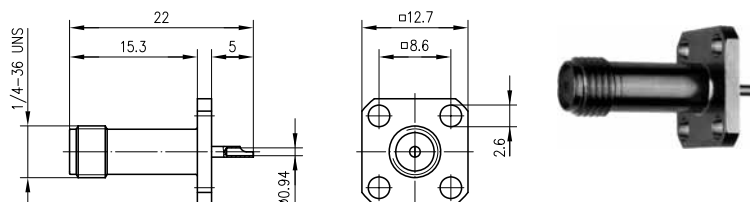

SMA Bulkhead Receptacle, female
SMA-Einbaubuchse

Order no. Bestell-Nr.	Finish Oberfläche	Mount. dim. Einbaumaß
J01151A0531	Gold (Standard)	Z36
J01151A0539	Nickel	Z36

Order no. Bestell-Nr.	Finish Oberfläche	Mount. dim. Einbaumaß
J01151A0741	Gold (Standard)	Z36
J01151A0749	Nickel	Z36

Order no. Bestell-Nr.	Finish Oberfläche	Mount. dim. Einbaumaß
J01151A0891	Gold (Standard)	Z36
J01151A0898	Tealloy (white bronze)	Z36

SMA Panel Socket
SMA-Einbaubuchse mit Flansch

Order no. Bestell-Nr.	Finish Oberfläche	Mount. dim. Einbaumaß
J01151A0161	Gold (Standard)	Z29
J01151A0169	Nickel	Z29